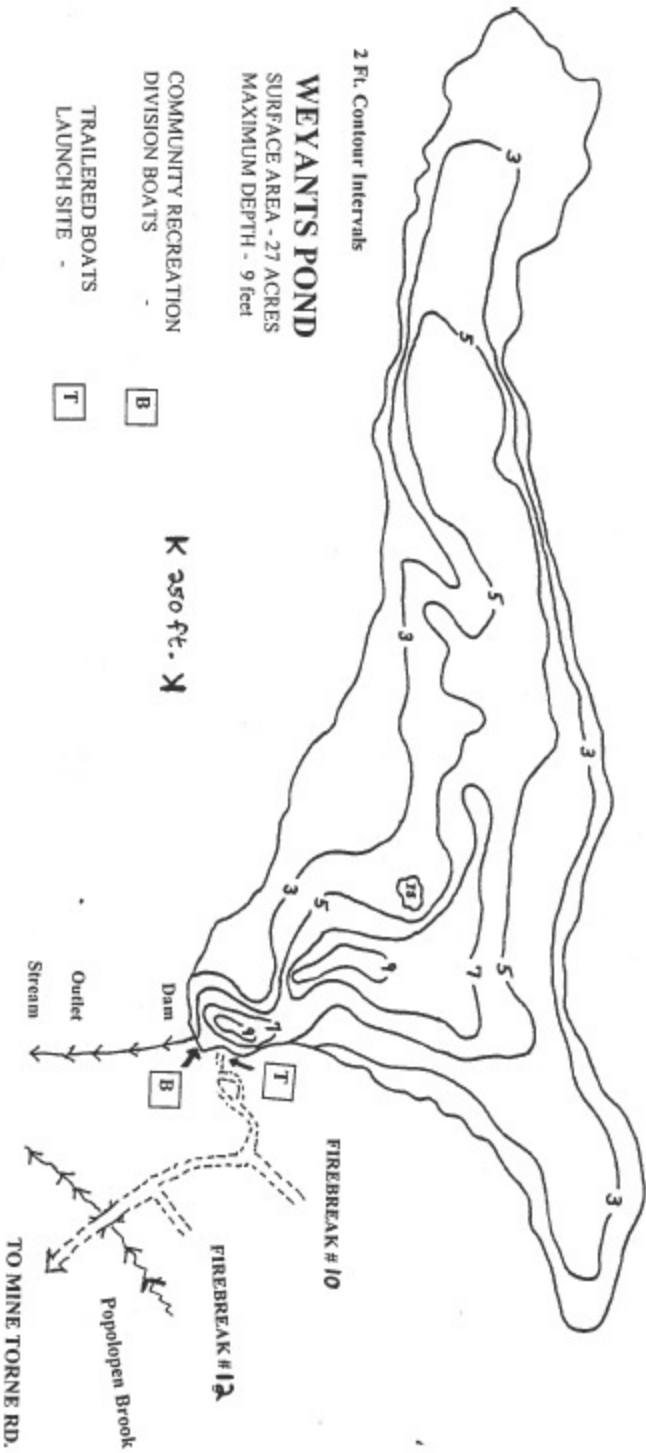

2 Ft. Contour Intervals

# WEYANTS POND

SURFACE AREA - 27 ACRES  
MAXIMUM DEPTH - 9 feet

COMMUNITY RECREATION  
DIVISION BOATS

TRAILERED BOATS  
LAUNCH SITE

K 250 ft. N

FIREBREAK #10

FIREBREAK #12

TO MINE TORNE RD.