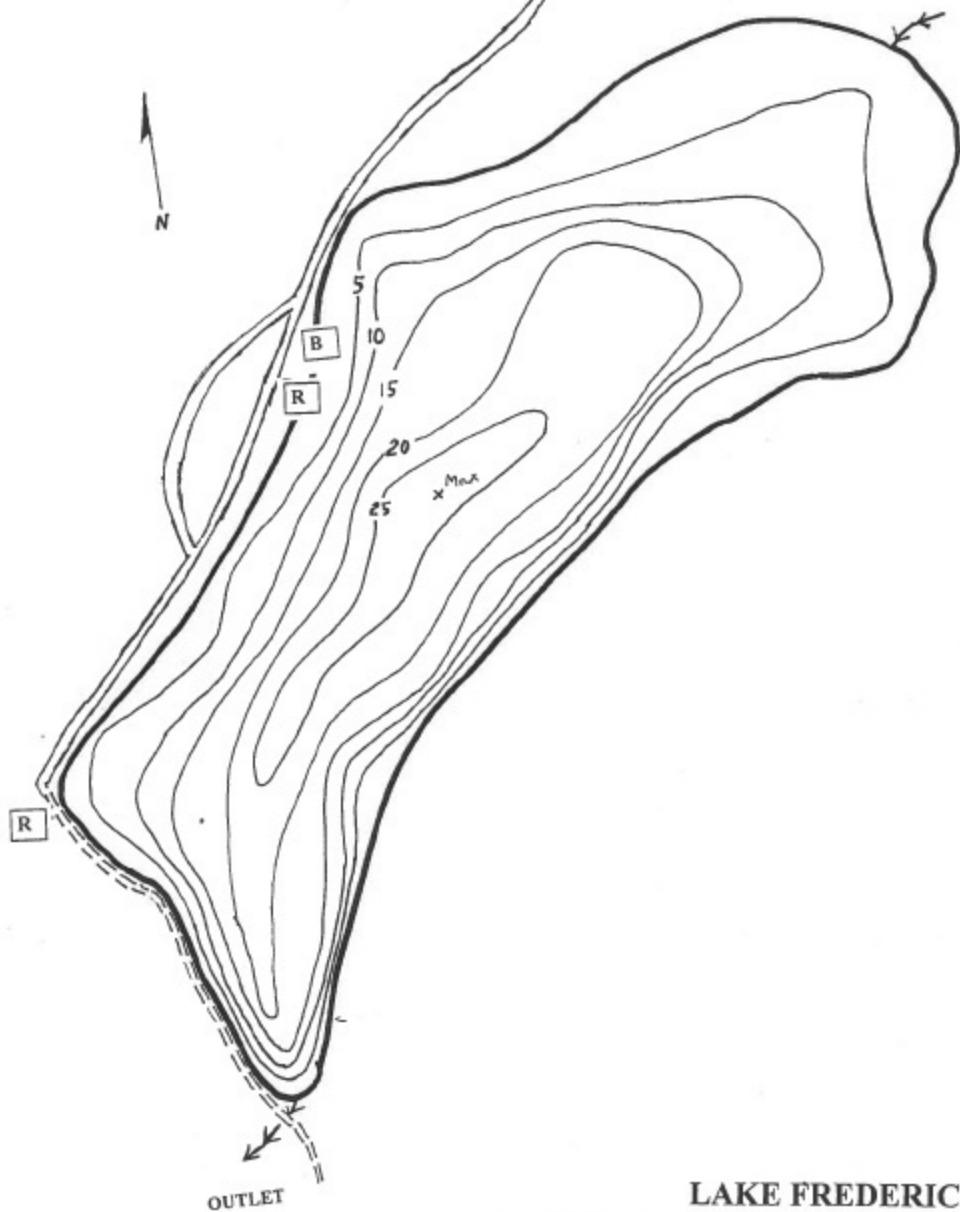

To SMITH CLOVE ROAD

To BULL POND

### LAKE FREDERICK

SURFACE AREA - 19 ACRES  
MAXIMUM DEPTH - 26 feet

COMMUNITY RECREATION  
DIVISION BOATS

B