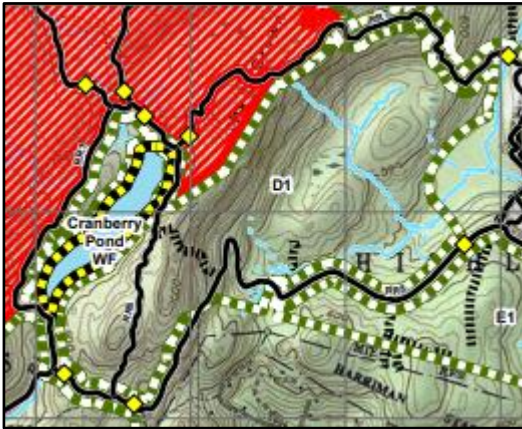

- 1) **Area D1 and Area D4.** In the new West Point Hunting Map, the new Area D1 includes what was previously Area D1 as well as what was previously Area D4. The new Area D1 has absorbed not only all old Area D4 land but also its hunter capacity. There is no longer an Area D4 hunting area. However, no total hunting area nor total hunter capacity has been lost.

Figure 1a. New Area D1. (2019).

Figure 1b. Old Area D1 and Area D4 (2017)

- 2) **Area J1 (Bow).** In the new West Point Hunting Map, the new Area J1 Bow is a Bow Hunting Only Area. The old Area J1 was a Bow Hunting and Primitive Muzzleloader Area. Primitive Muzzleloader is no longer permitted in Area J1 Bow. No boundaries or borders to the area have been changed and no hunting area or hunter capacity has been lost in Area J1 Bow.

Figure 2a. New Area J1 Bow. (2019).

Figure 2b. Old Area J1 (2017)

- 3) **Area J3 (Bow).** In the new West Point Hunting Map, the new Area J3 Bow is a Bow Hunting Only Area. The old Area J3 was a Bow Hunting and Spring Shotgun Area. Shotgun is no longer permitted in Area J3 Bow at any time of year. No boundaries or borders to the area have been changed and no hunting area or hunter capacity has been lost in Area J3 Bow.

Figure 3a. New Area J3 Bow. (2019).

Figure 3b. Old Area J3 (2017)

- 4) **Area K (Bow).** In the new West Point Hunting Map, the new Area K Bow is a Bow Hunting Only Area. The old Area K was a Bow, Shotgun, and Muzzleloader Area. Shotgun and muzzleloader are no longer permitted in Area K Bow. No boundaries or borders to the area have been changed and no hunting area or hunter capacity has been lost in Area K Bow.