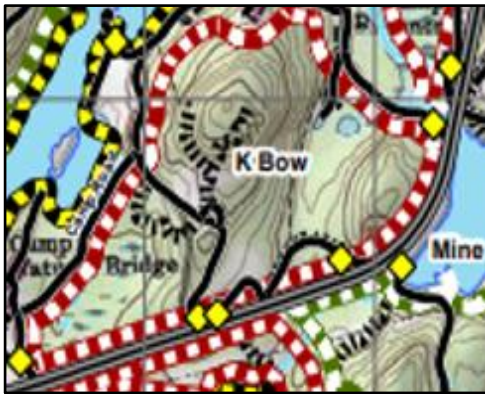

Figure 2a. New Area J1 Bow. (2019).

Figure 2b. Old Area J1 (2017)

- 3) **Area J3 (Bow).** In the new West Point Hunting Map, the new Area J3 Bow is a Bow Hunting Only Area. The old Area J3 was a Bow Hunting and Spring Shotgun Area. Shotgun is no longer permitted in Area J3 Bow at any time of year. No boundaries or borders to the area have been changed and no hunting area or hunter capacity has been lost in Area J3 Bow.

Figure 3a. New Area J3 Bow. (2019).

Figure 3b. Old Area J3 (2017)

- 4) **Area K (Bow).** In the new West Point Hunting Map, the new Area K Bow is a Bow Hunting Only Area. The old Area K was a Bow, Shotgun, and Muzzleloader Area. Shotgun and muzzleloader are no longer permitted in Area K Bow. No boundaries or borders to the area have been changed and no hunting area or hunter capacity has been lost in Area K Bow.

Figure 4a. New Area K Bow. (2019).

Figure 4b. Old Area K (2017)

Where can I get a copy of the new hunting map?

An 8.5" x 11" PDF copy of the new hunting map is already available for users to print out on the West Point iSportsman Website.

18" x 24" waterproof maps are in the process of being ordered and should be available by the start of 2019 Regular Big Game Season.