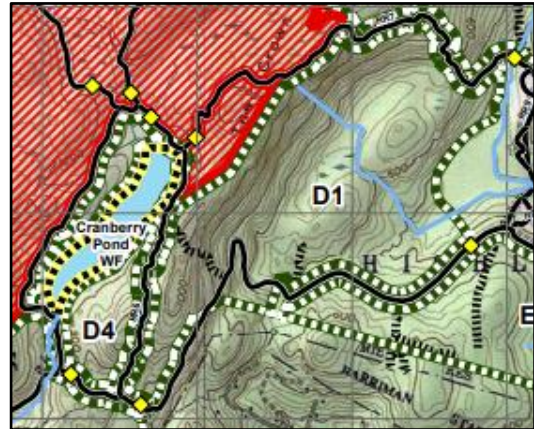

- 1) **Area D1 and Area D4.** In the new West Point Hunting Map, the new Area D1 includes what was previously Area D1 as well as what was previously Area D4. The new Area D1 has absorbed not only all old Area D4 land but also its hunter capacity. There is no longer an Area D4 hunting area. However, no total hunting area nor total hunter capacity has been lost.

Figure 1a. New Area D1. (2019).

Figure 1b. Old Area D1 and Area D4 (2017)

- 2) **Area J1 (Bow).** In the new West Point Hunting Map, the new Area J1 Bow is a Bow Hunting Only Area. The old Area J1 was a Bow Hunting and Primitive Muzzleloader Area. Primitive Muzzleloader is no longer permitted in Area J1 Bow. No boundaries or borders to the area have been changed and no hunting area or hunter capacity has been lost in Area J1 Bow.

Figure 2a. New Area J1 Bow. (2019).

Figure 2b. Old Area J1 (2017)

- 3) **Area J3 (Bow).** In the new West Point Hunting Map, the new Area J3 Bow is a Bow Hunting Only Area. The old Area J3 was a Bow Hunting and Spring Shotgun Area. Shotgun is no longer permitted in Area J3 Bow at any time of year. No boundaries or borders to the area have been changed and no hunting area or hunter capacity has been lost in Area J3 Bow.

Figure 3a. New Area J3 Bow. (2019).

Figure 3b. Old Area J3 (2017)

- 4) **Area K (Bow).** In the new West Point Hunting Map, the new Area K Bow is a Bow Hunting Only Area. The old Area K was a Bow, Shotgun, and Muzzleloader Area. Shotgun and muzzleloader are no longer permitted in Area K Bow. No boundaries or borders to the area have been changed and no hunting area or hunter capacity has been lost in Area K Bow.